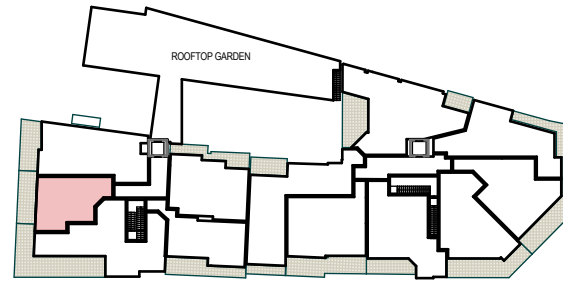

## APARTMENTS

FIRST FLOOR PLAN

**APARTMENT 07**  
Scale 1:100

Net Floor Area: 58.56m<sup>2</sup>  
Balcony Area: 16.72m<sup>2</sup>