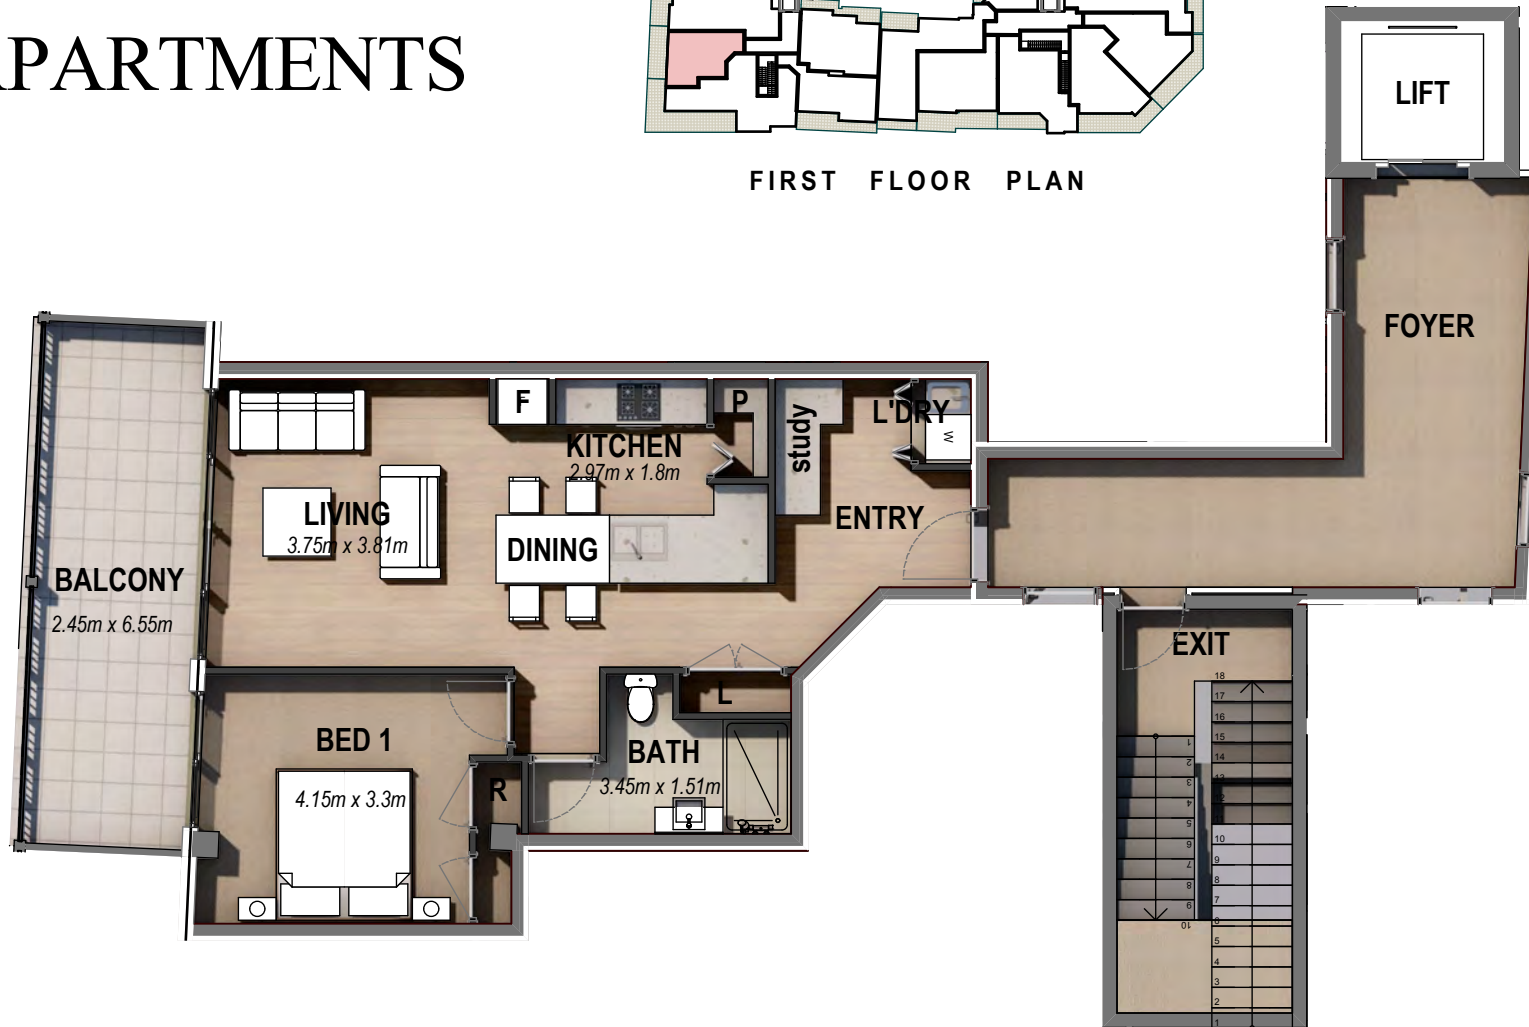

## APARTMENTS

FIRST FLOOR PLAN

**APARTMENT 07**  
Scale 1:100

Net Floor Area: 58.56m<sup>2</sup>  
Balcony Area: 16.72m<sup>2</sup>