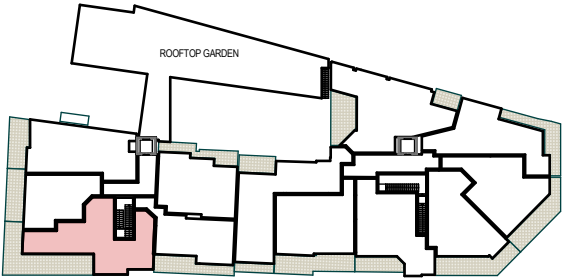

Central Park APARTMENTS

FIRST FLOOR PLAN

Net Floor Area: 96.67m²
Balcony Area: 42.93m²

APARTMENT 08 Scale 1:100