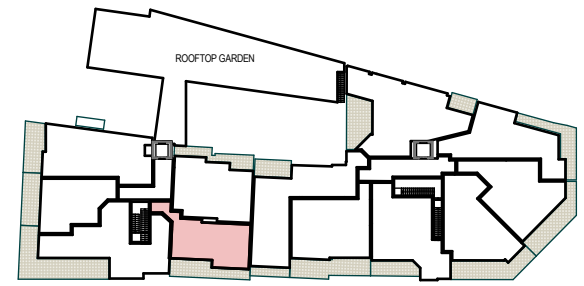

### APARTMENT 09

Scale 1:100

Net Floor Area: 63.13m<sup>2</sup>  
Balcony Area: 15.03m<sup>2</sup>