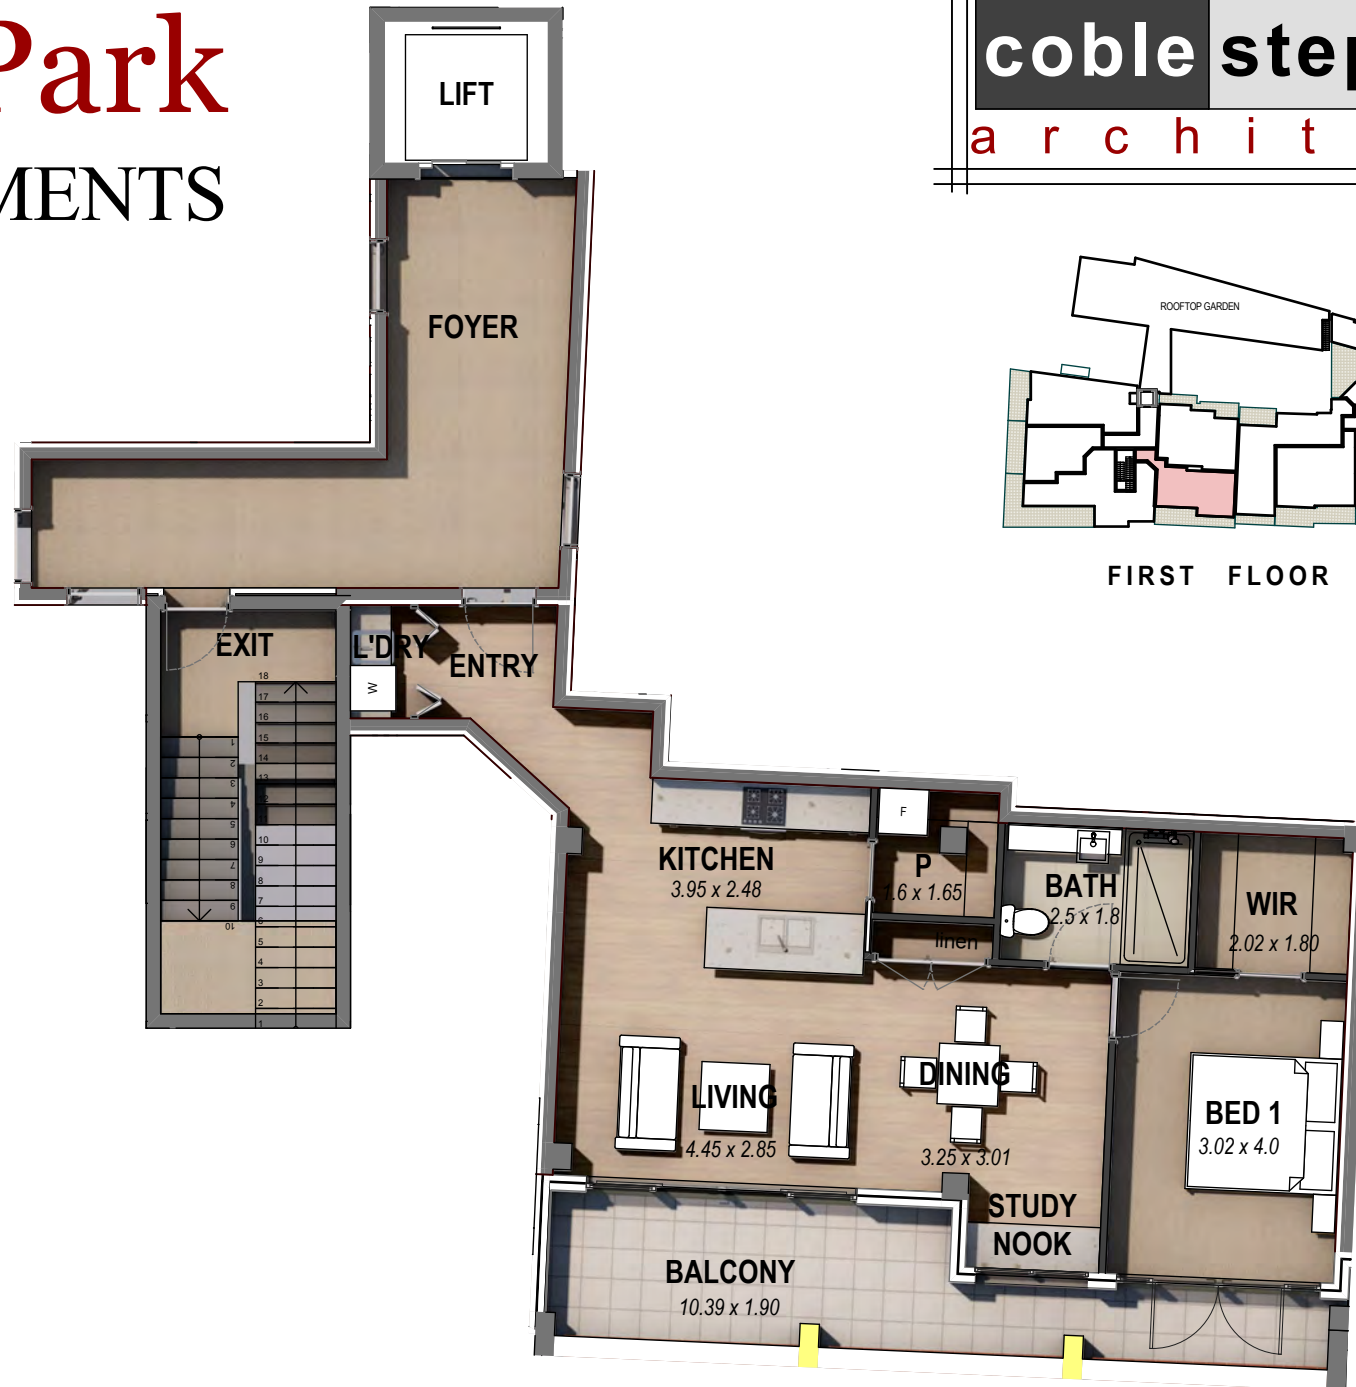

## APARTMENTS

**coble stephens**  
a r c h i t e c t s

### APARTMENT 09

Scale 1:100

Net Floor Area: 63.13m<sup>2</sup>  
Balcony Area: 15.03m<sup>2</sup>