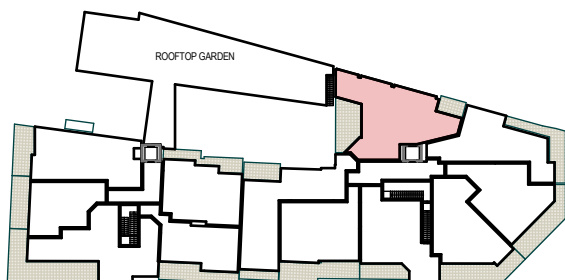

Central Park

APARTMENTS

APARTMENT 12

Scale 1:100

Net Floor Area: 110.93m²

Balcony Area: 19.00m²
+ 5.41m²

FIRST FLOOR PLAN

coble stephens
a r c h i t e c t s