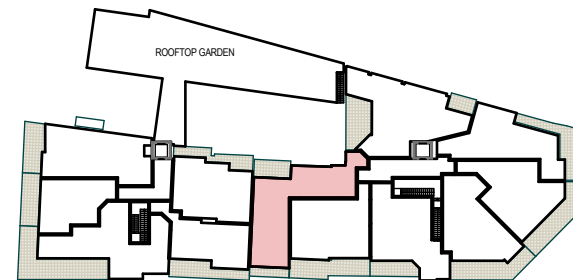

APARTMENT 13

Scale 1:100

Net Floor Area: 100.14m²
 Balcony Area: 10.29m²
 + 5.69m²

FIRST FLOOR PLAN

Central Park

APARTMENTS