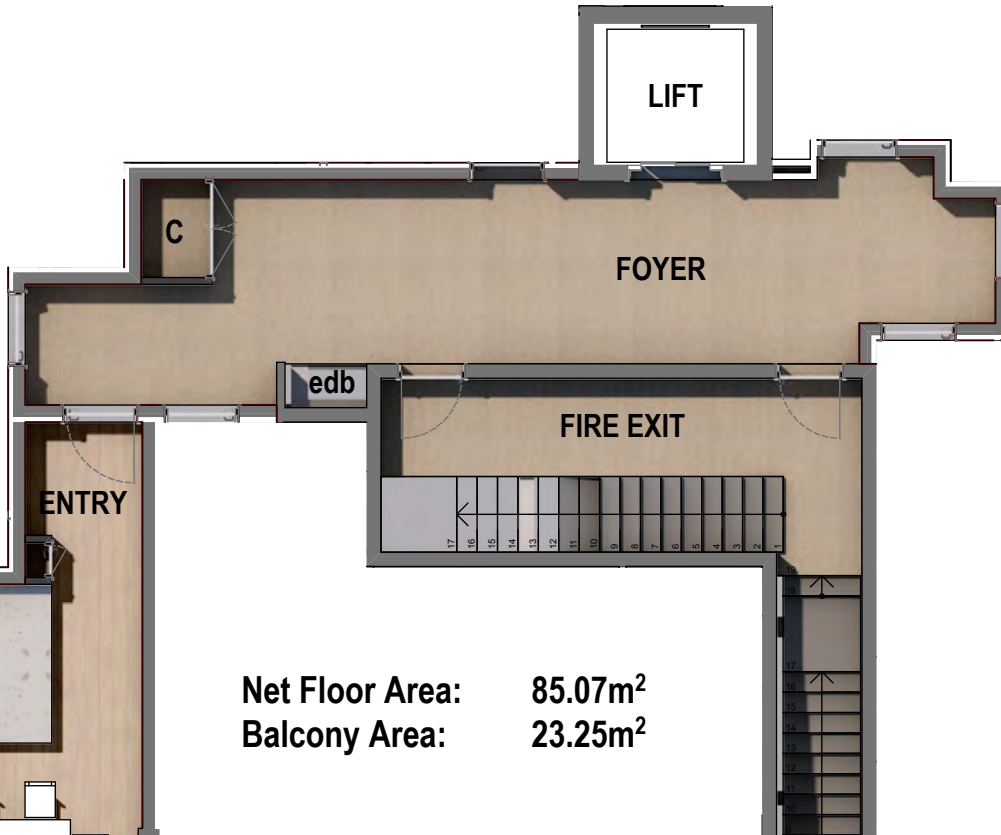

Central Park

APARTMENTS

APARTMENT 14

Scale 1:100

Net Floor Area: 85.07m²
Balcony Area: 23.25m²

FIRST FLOOR PLAN