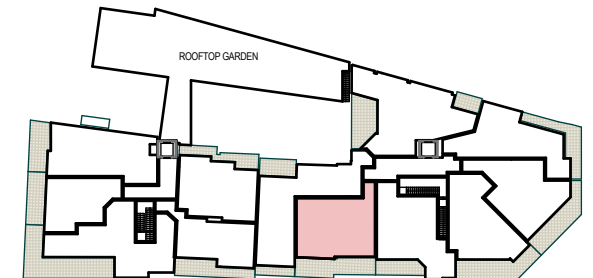

Central Park

APARTMENTS

APARTMENT 14

Scale 1:100

Net Floor Area: 85.07m²
Balcony Area: 23.25m²

FIRST FLOOR PLAN