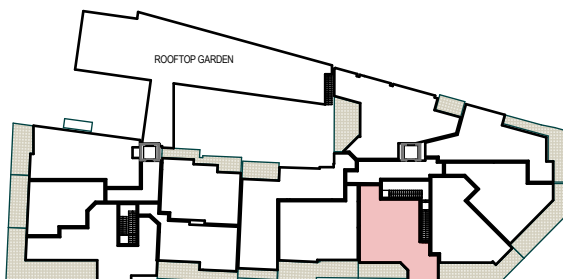

Central Park

APARTMENTS

APARTMENT 15

Scale 1:100

Net Floor Area: 87.12m²

Balcony Area: 12.49m²

FIRST FLOOR PLAN

coble stephens
a r c h i t e c t s