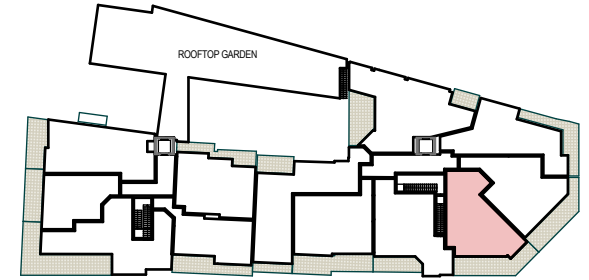

coble stephens
a r c h i t e c t s

Net Floor Area: 81.40m²
Balcony Area: 26.33m²

APARTMENT 16
Scale 1:100

FIRST FLOOR PLAN

Central Park

APARTMENTS