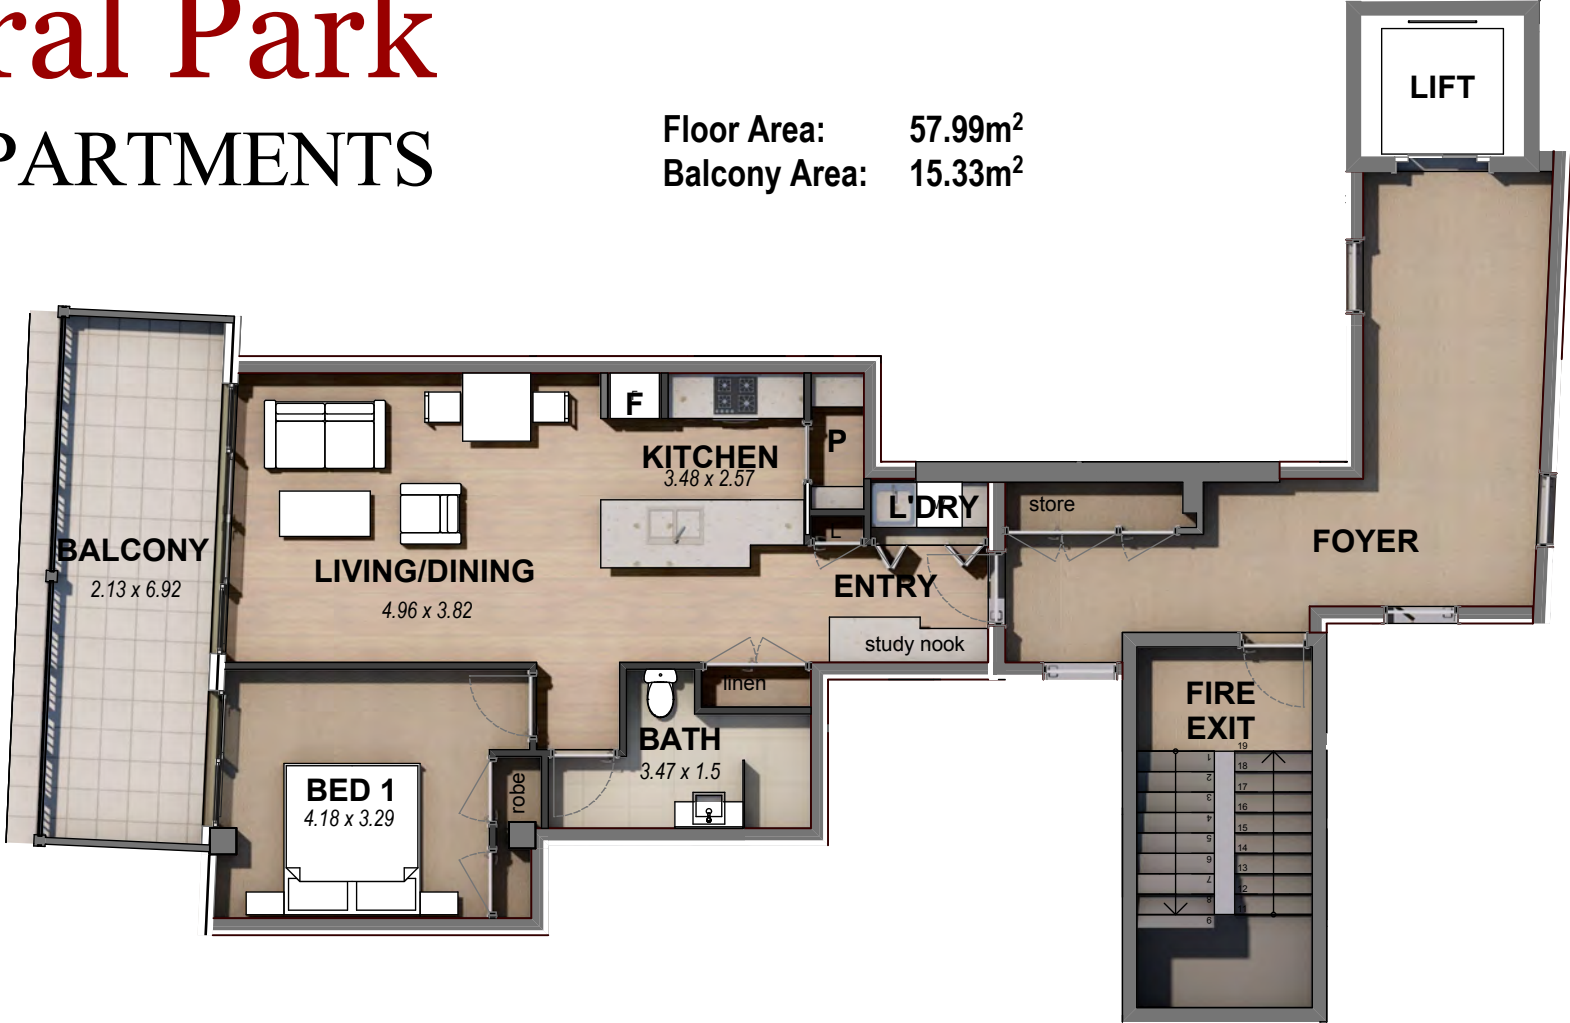

## APARTMENTS

Floor Area: 57.99m<sup>2</sup>  
Balcony Area: 15.33m<sup>2</sup>

**APARTMENT 19**  
Scale 1:100

SECOND FLOOR PLAN