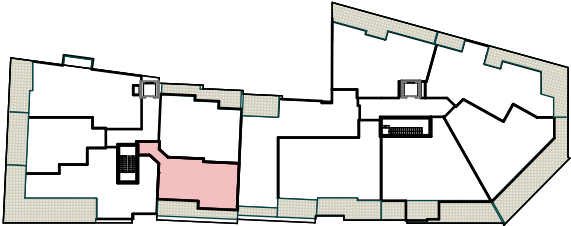

Central Park

APARTMENTS

SECOND FLOOR PLAN

Floor Area: 63.62m²
Balcony Area: 17.96m²

APARTMENT 21
Scale 1:100