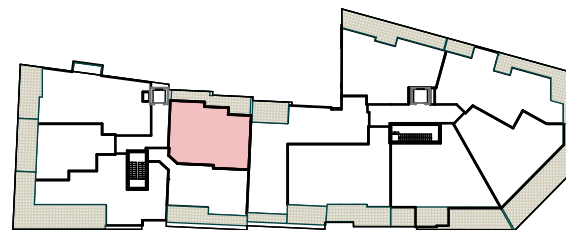

Central Park

APARTMENTS

Floor Area: 77.79m²
Balcony Area: 18.75m²

APARTMENT 22
Scale 1:100

SECOND FLOOR PLAN