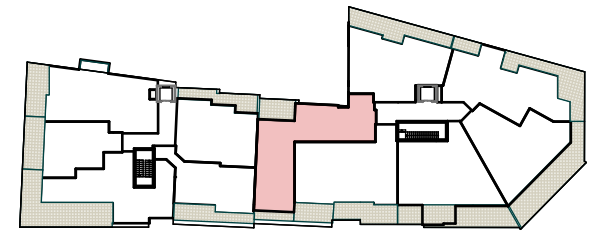

Floor Area: 110.69m²
 Balcony Area: 12.97m²
 + 5.26m²

APARTMENT 25
 Scale 1:100

SECOND FLOOR PLAN

Central Park

APARTMENTS