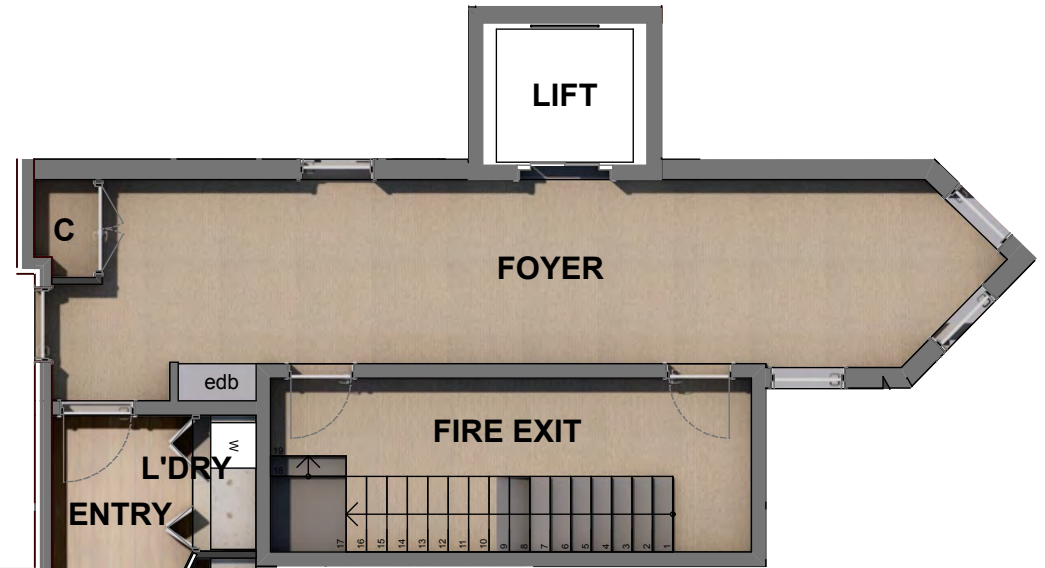

Central Park

APARTMENTS

APARTMENT 26

Scale 1:100

Floor Area: 111.79m²
Balcony Area: 33.16m²

SECOND FLOOR PLAN