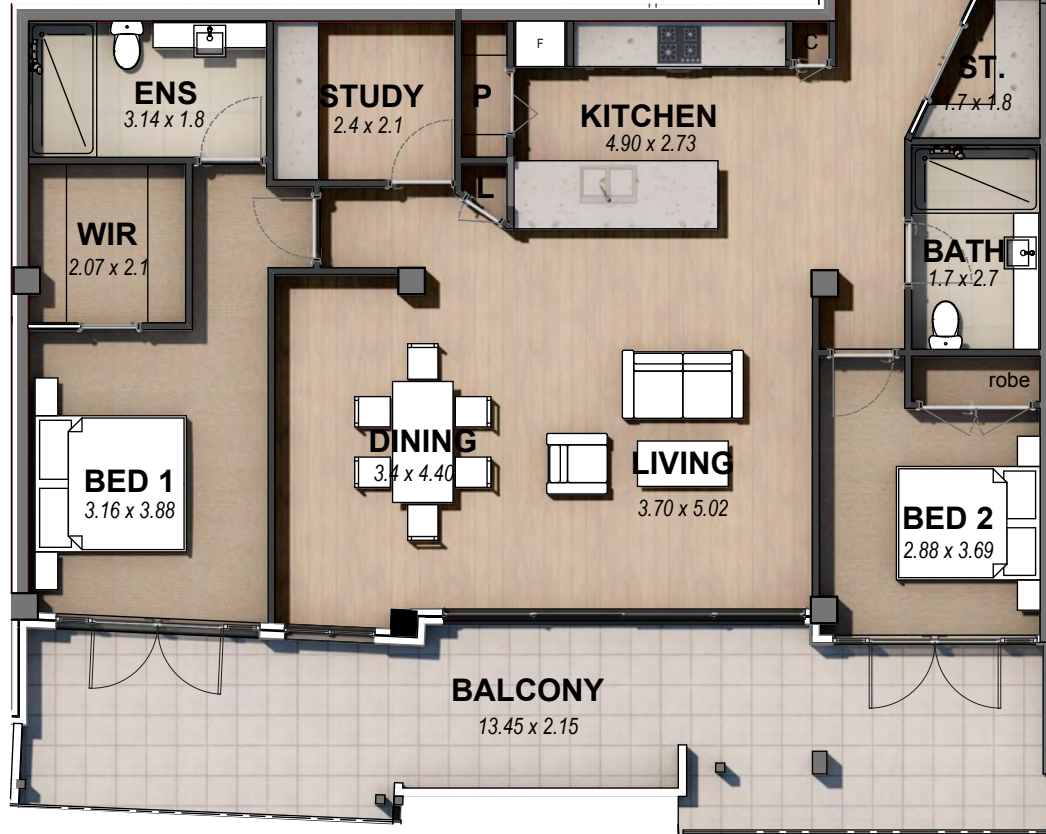

Central Park

APARTMENTS

APARTMENT 26

Scale 1:100

Floor Area: 111.79m²
Balcony Area: 33.16m²

SECOND FLOOR PLAN