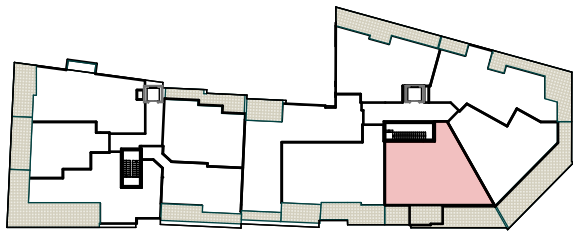

Central Park

APARTMENTS

APARTMENT 27

Scale 1:100

Floor Area: 104.00m²
Balcony Area: 37.21m²

SECOND FLOOR PLAN