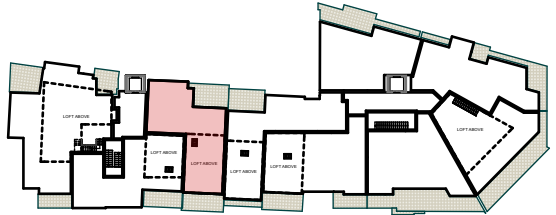

## APARTMENTS

Floor Area: 96.90m<sup>2</sup> (3rd Floor)  
 39.69m<sup>2</sup> (Loft Floor)  
 Total Floor Area: 136.59m<sup>2</sup>  
 Balcony Area: 12.97m<sup>2</sup> + 11.68m<sup>2</sup>

THIRD FLOOR PLAN