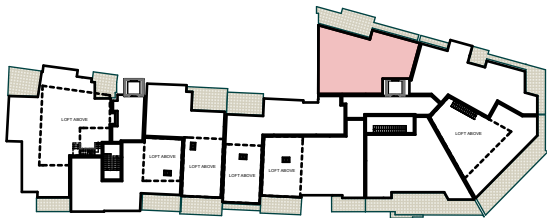

Central Park

APARTMENTS

APARTMENT 33

Scale 1:100

Net Floor Area: 92.66m²
 Balcony Area: 21.77m²

THIRD FLOOR PLAN