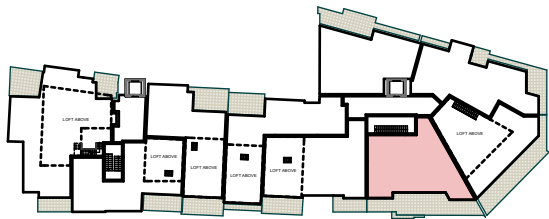

Central Park

APARTMENTS

APARTMENT 36

Scale 1:100

Net Floor Area: 98.84m²

Balcony Area: 35.40m²

THIRD FLOOR PLAN