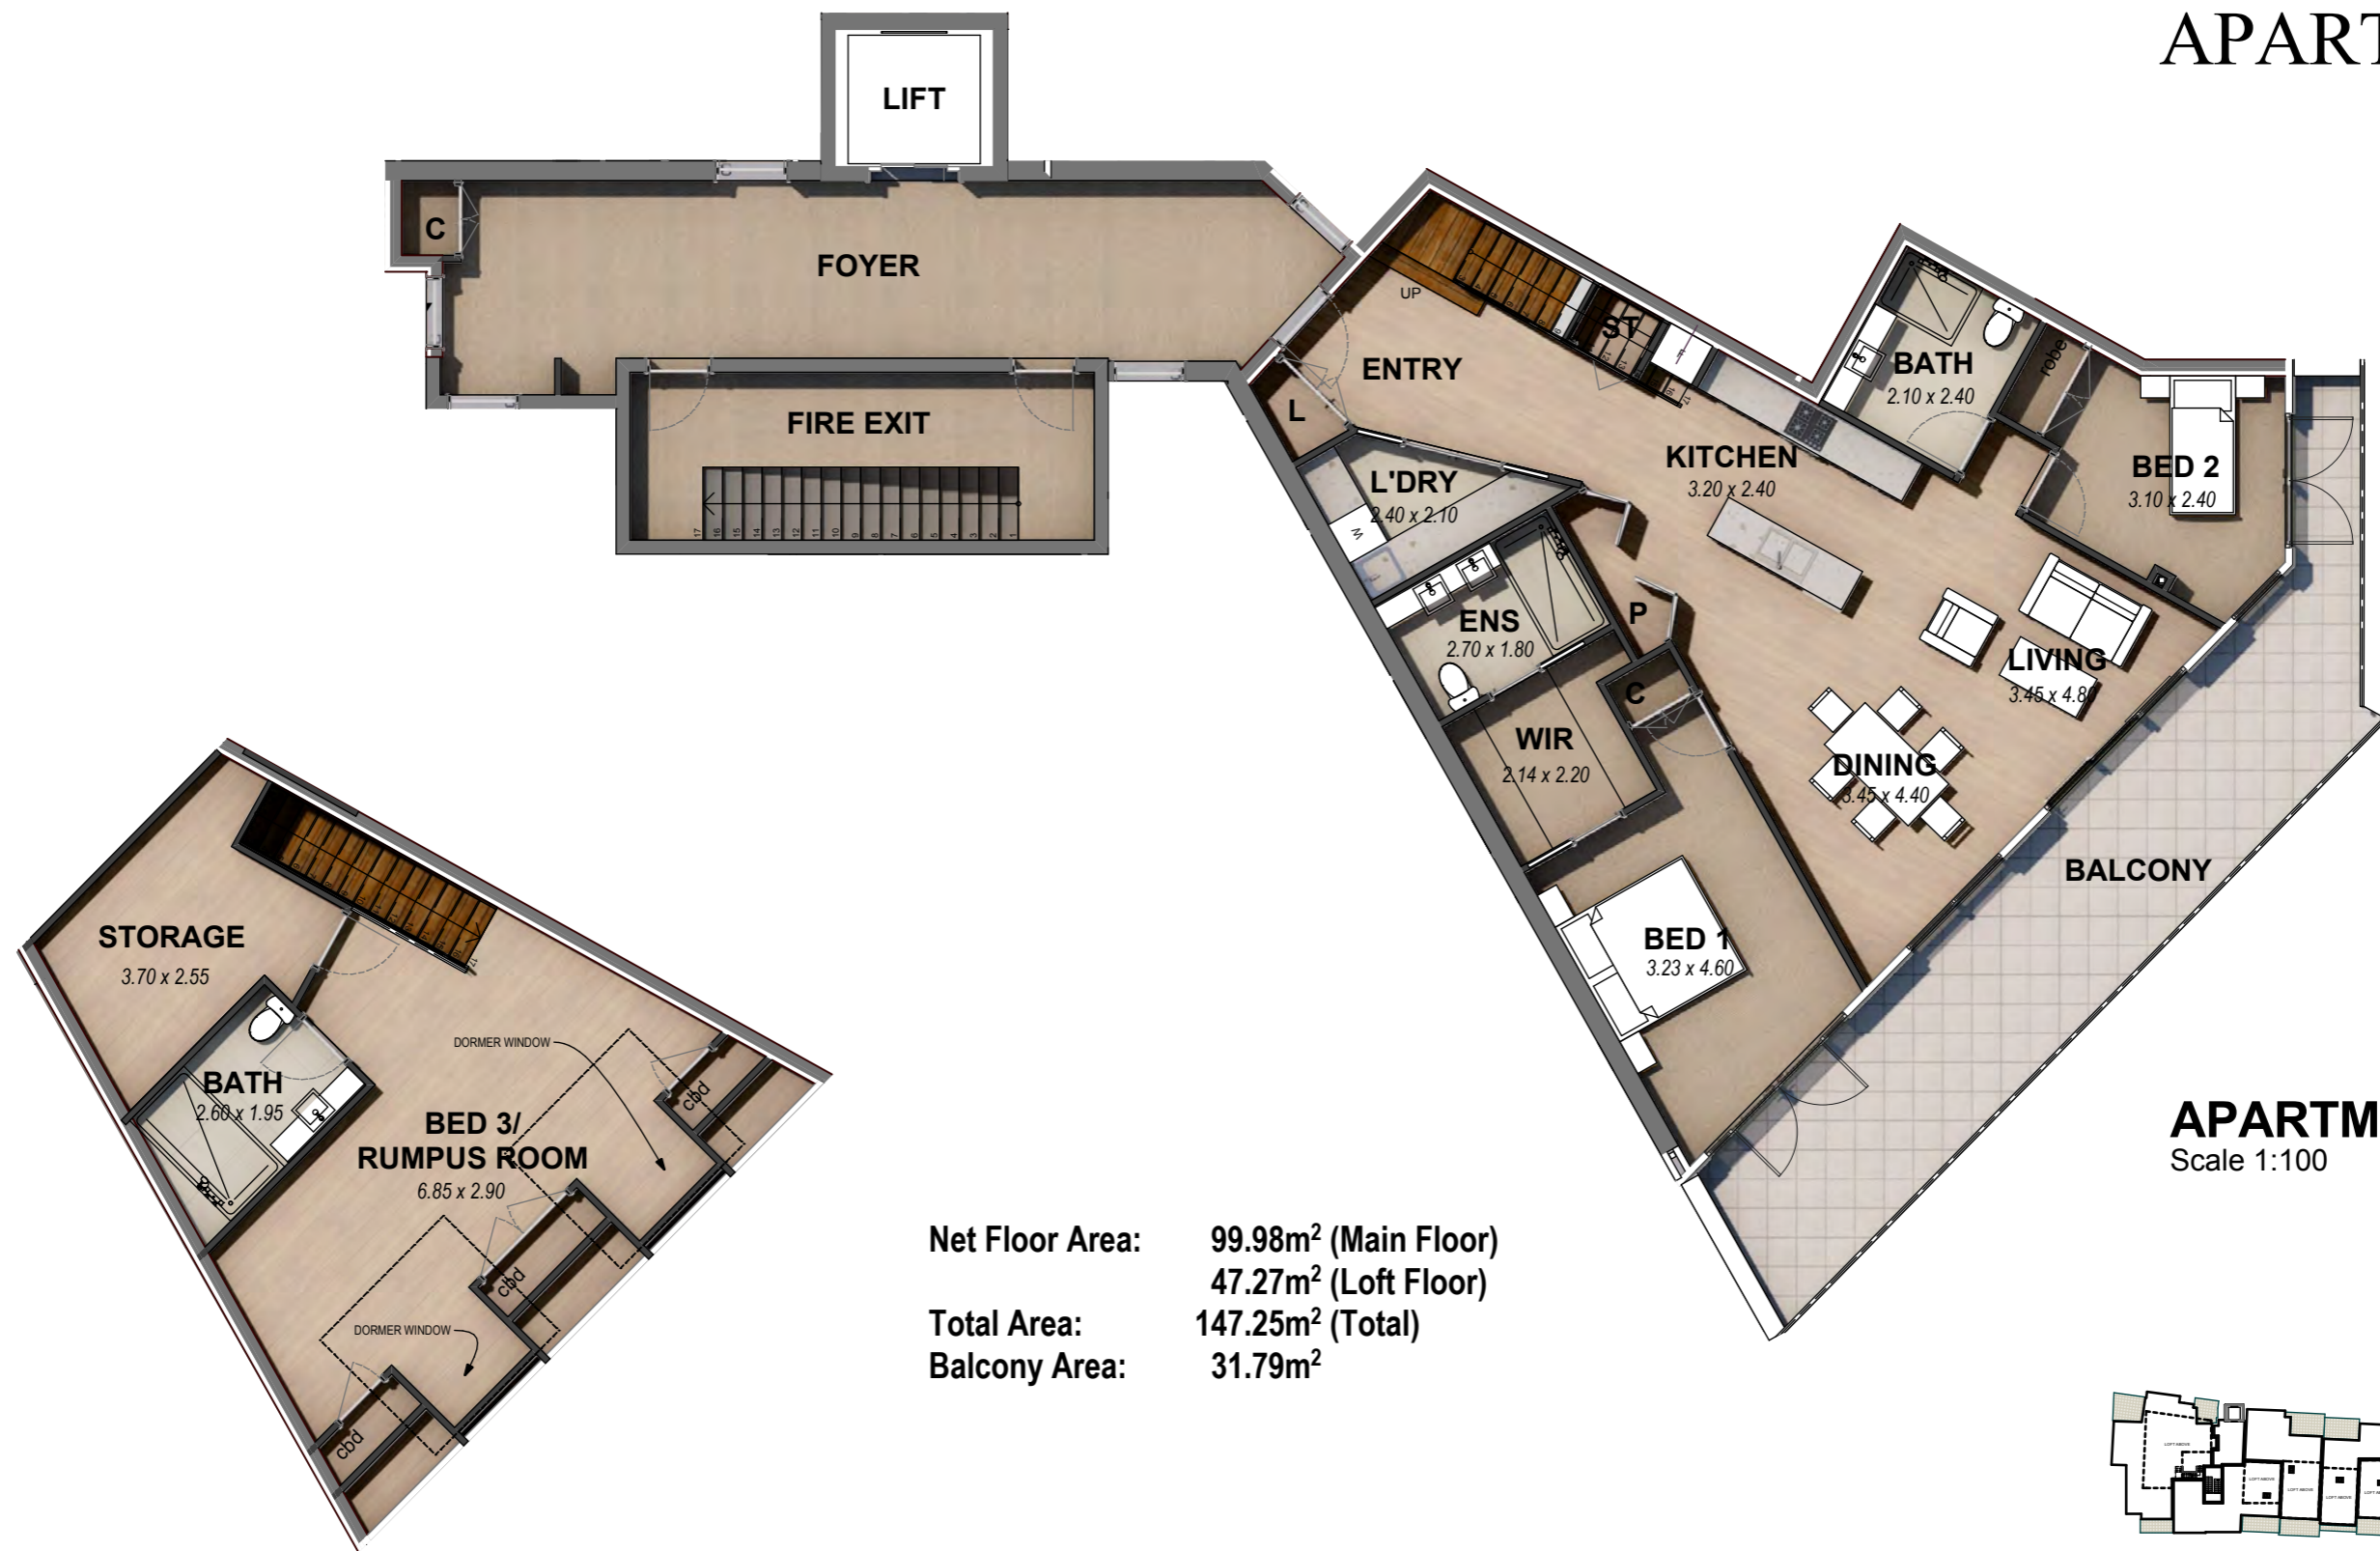

Central Park

APARTMENTS

Net Floor Area: 99.98m² (Main Floor)
47.27m² (Loft Floor)
Total Area: 147.25m² (Total)
Balcony Area: 31.79m²