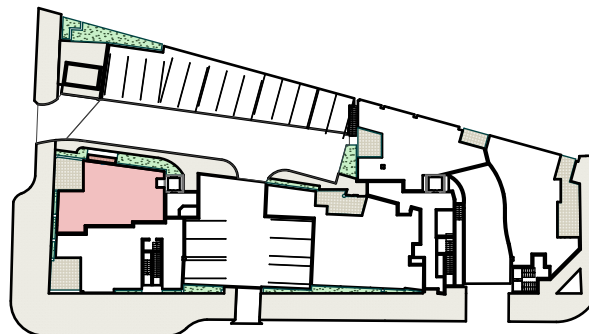

### APARTMENT 01

Scale 1:100

Net Floor Area: 99.80m<sup>2</sup>  
 Balcony Area: 15.49m<sup>2</sup>  
 Wintergarden: 3.22m<sup>2</sup>

GROUND FLOOR PLAN