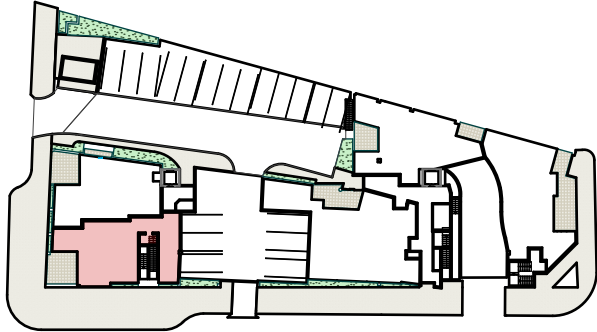

## APARTMENTS

GROUND FLOOR PLAN

**APARTMENT 02**  
Scale 1:100

Net Floor Area: 112.12m<sup>2</sup>  
Balcony Area: 16.44m<sup>2</sup>